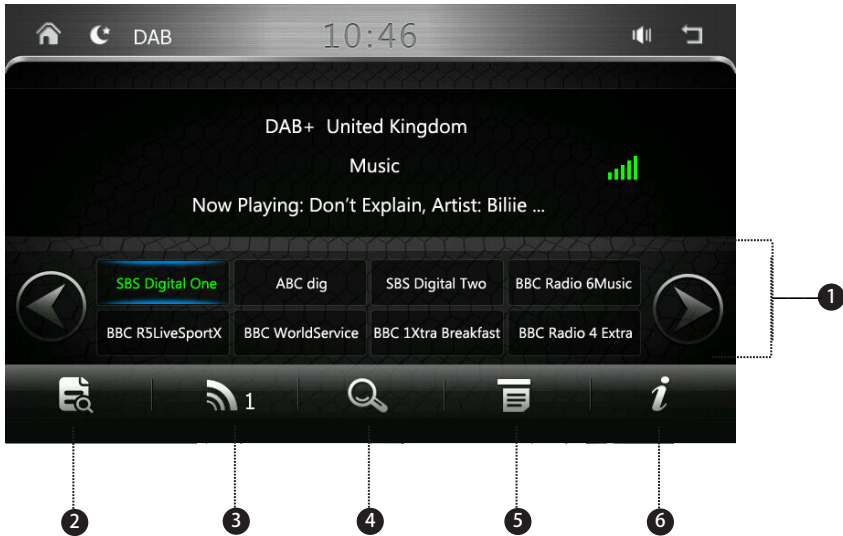

## DAB+

### 1. Preset service list

Select a service you like, then touch and hold any of preset service keys to store it.

Up to 18 services can be stored in memory.

### 2. Label list

3. Band (DAB 1, DAB 2, or DAB 3)

4. Perform seek tuning

5. PTY (Program Type)

6. Channel information